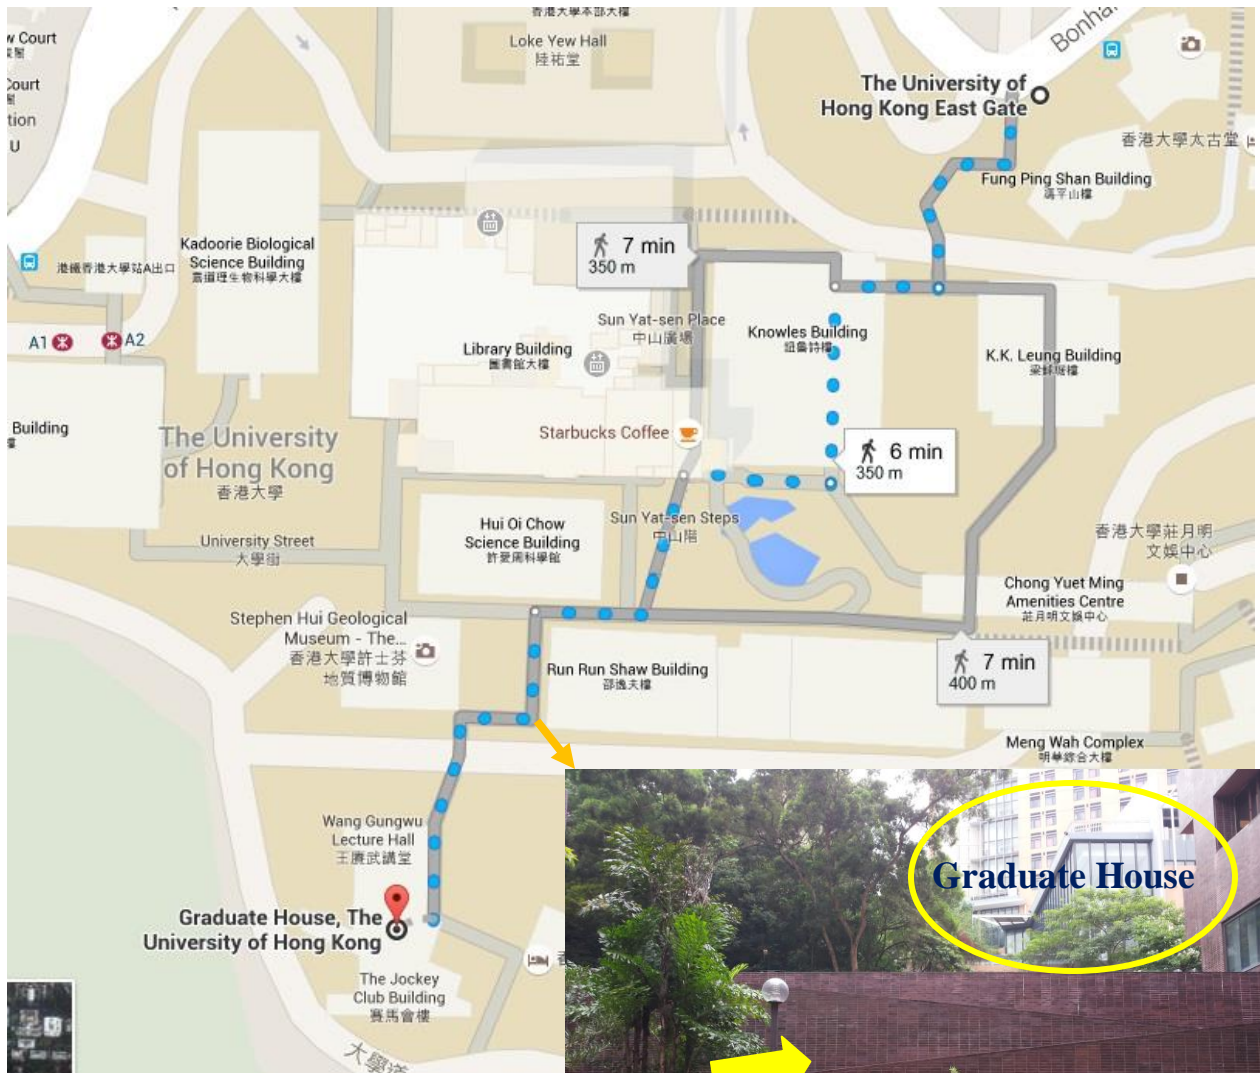

From HKU East Gate:

Go along the zigzag path and you will see the Graduate House.

2) *By MTR:*

Get onto the Campus from HKU Station (Exit A2) and take the lift to the Upper Level of University Street.

1. Turn left when you come out of HKU Station (Exit A2) and then go straight on until the end.

2. Turn right when you come to an intersection and go straight on.

3. You will see a zigzag path behind the marquees on your right. Go along the zigzag path.

4. Take the stairs and you will see the Graduate House.

3) *By Taxi:*

From Admiralty or Central to Cotton Tree Drive to Robinson Road to Kotewall Road. Turn right onto University Drive.